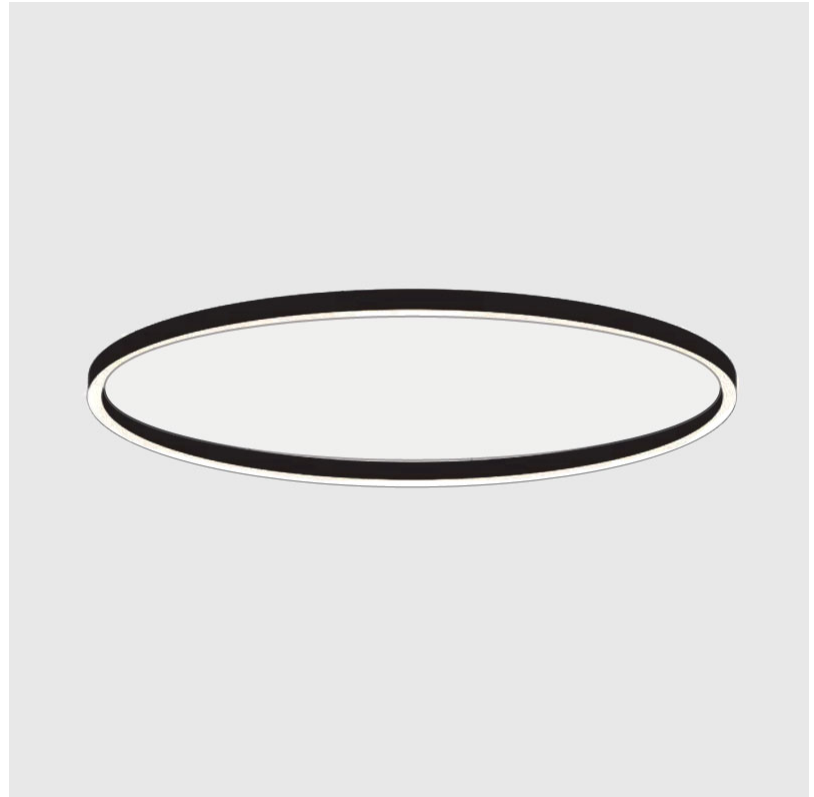

1. To build a product code in our configurator select the specify button on the base model # product page
2. To build a manual product code on this datasheet choose from the options listed below in blue font and add the suffix to the base model #

GENERAL

Series: Glorious
Subseries: Glorious Slim
Brand: Prolicht
Division: Architectural
Mounting Type: Surface
Mounting Location: Ceiling
Subcategory: Ambient

PHYSICAL

Shape: Round
Diameter (mm): 3000
Diameter (in): 118 1/8
Height (mm): 90
Height (in): 3 9/16
Light Distribution: Direct
Weight (kg): 26.284
Weight (lbs): 57.83
Diffuser: PMMA - Opal or Micro-Prism
Fixture Finish: SSR / BKV / CWI / CRY / HAB / UFT / ITA / RUA / FTG / MYG / LOD / PUS / FRO / FUP / KIA / POP / BLS / SPG / MEY / GOH / GUM / CHC / COM / ABZ / JAG / OBR / MOS / ROR
Fixture Material: Aluminum

ELECTRICAL

Lamp Type: LED (Zhaga Standard)
Input Wattage (W): 224
Total Output Wattage (W): 192
Dimming: Tri-Mode (Non-Dimming and Phase Dimming (120Vac only) and 0-10V Dimming)
Driver Included: Yes
Driver Location: Integrated
Driver Type: Constant Current - Universal
Driver Class: Class 2
Input Voltage (V): 120 - 277
Constant Current (MA): 350

LED

Color Temperature (°K): 3000 / 3500 / 4000
Max. Delivered Lumen (lm): 27160 / 27724 / 28290
CRI: >80 CRI
Efficiency (%): 88.4
Lamp Life (hrs): 50000

OPTICAL

RATINGS AND CERTIFICATIONS

Certified By: Certified for North American Standards
IP rating: IP20

Ø 2870mm 113"

Ø 3000mm 118 1/8"