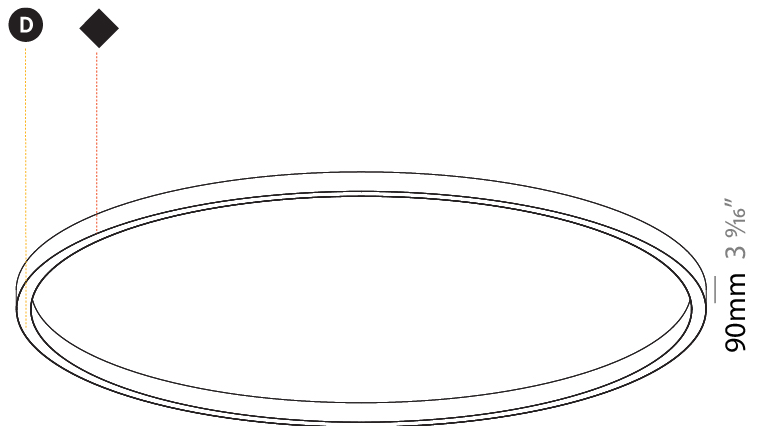

1. To build a product code in our configurator select the specify button on the base model # product page
2. To build a manual product code on this datasheet choose from the options listed below in blue font and add the suffix to the base model #

GENERAL

Series: Glorious
Subseries: Glorious Slim
Brand: Prolicht
Division: Architectural
Mounting Type: Surface
Mounting Location: Ceiling
Subcategory: Ambient

PHYSICAL

Shape: Round
Diameter (mm): 3000
Diameter (in): 118 1/8
Height (mm): 90
Height (in): 3 9/16
Light Distribution: Direct
Weight (kg): 26.284
Weight (lbs): 57.83
Diffuser: PMMA - Opal or Micro-Prism
Fixture Finish: SSR / BKV / CWI / CRY / HAB / UFT / ITA / RUA / FTG / MYG / LOD / PUS / FRO / FUP / KIA / POP / BLS / SPG / MEY / GOH / GUM / CHC / COM / ABZ / JAG / OBR / MOS / ROR
Fixture Material: Aluminum

ELECTRICAL

Lamp Type: LED (Zhaga Standard)
Input Wattage (W): 224
Total Output Wattage (W): 192
Dimming: Tri-Mode (Non-Dimming and Phase Dimming (120Vac only) and 0-10V Dimming)
Driver Included: Yes
Driver Location: Integrated
Driver Type: Constant Current - Universal
Driver Class: Class 2
Input Voltage (V): 120 - 277
Constant Current (MA): 350

LED

Color Temperature (°K): 3000 / 3500 / 4000
Max. Delivered Lumen (lm): 27160 / 27724 / 28290
CRI: >80 CRI
Efficiency (%): 88.4
Lamp Life (hrs): 50000

OPTICAL

RATINGS AND CERTIFICATIONS

Certified By: Certified for North American Standards
IP rating: IP20

Ø 2870mm 113"

Ø 3000mm 118 1/8"