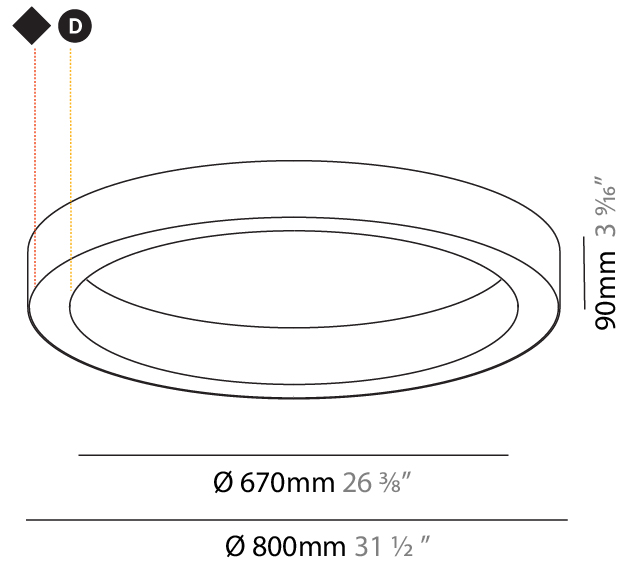

1. To build a product code in our configurator select the specify button on the base model # product page
2. To build a manual product code on this datasheet choose from the options listed below in blue font and add the suffix to the base model #

GENERAL

Series: Glorious
Subseries: Glorious Slim
Brand: Prolicht
Division: Architectural
Mounting Type: Surface
Mounting Location: Ceiling

PHYSICAL

Shape: Round
Diameter (mm): 800
Diameter (in): 31 1/2
Height (mm): 90
Height (in): 3 9/16
Light Distribution: Direct
Weight (kg): 6.814
Weight (lbs): 14.99
Diffuser: PMMA - Opal or Micro-Prism
Fixture Finish: SSR / BKV / CWI / CRY / HAB / UFT / ITA / RUA / FTG / MYG / LOD / PUS / FRO / FUP / KIA / POP / BLS / SPG / MEY / GOH / GUM / CHC / COM / ABZ / JAG / OBR / MOS / ROR
Fixture Material: Aluminum

ELECTRICAL

Lamp Type: LED (Zhaga Standard)
Input Wattage (W): 56
Total Output Wattage (W): 48
Dimming: Tri-Mode (Non-Dimming and Phase Dimming (120Vac only) and 0-10V Dimming)
Driver Included: Yes
Driver Location: Integrated
Driver Type: Constant Current - Universal
Driver Class: Class 2
Input Voltage (V): 120 - 277
Constant Current (MA): 350

LED

Color Temperature (°K): 3000 / 3500 / 4000
Max. Delivered Lumen (lm): 5450 / 5557 / 5670
CRI: >80 CRI
Efficiency (%): 88.4
Lamp Life (hrs): 50000

OPTICAL

RATINGS AND CERTIFICATIONS

Certified By: Certified for North American Standards
IP rating: IP20