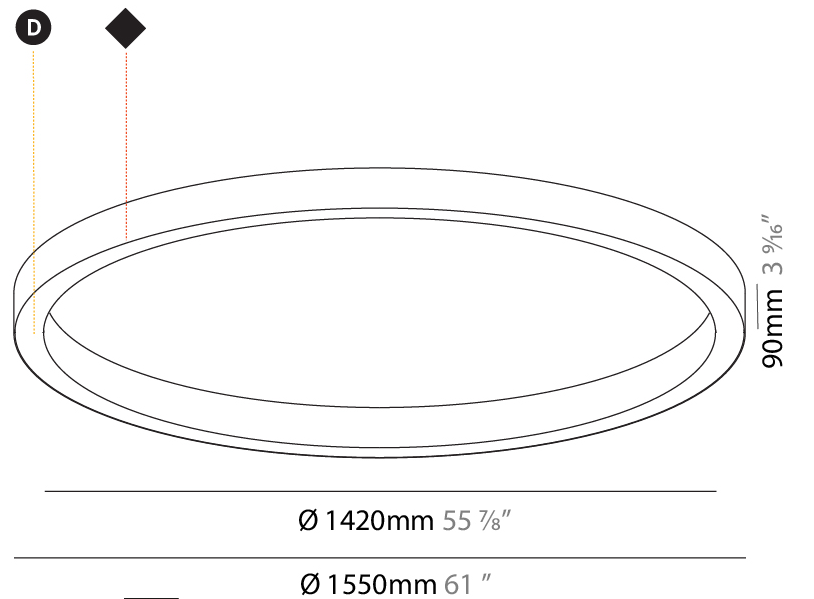

1. To build a product code in our configurator select the specify button on the base model # product page
2. To build a manual product code on this datasheet choose from the options listed below in blue font and add the suffix to the base model #

GENERAL

Series: Glorious
Subseries: Glorious Slim
Brand: Prolicht
Division: Architectural
Mounting Type: Surface
Mounting Location: Ceiling
Subcategory: Ambient

PHYSICAL

Shape: Round
Diameter (mm): 1550
Diameter (in): 61
Height (mm): 90
Height (in): 3 9/16
Light Distribution: Direct
Weight (kg): 13.709
Weight (lbs): 30.16
Diffuser: PMMA - Opal or Micro-Prism
Fixture Finish: SSR / BKV / CWI / CRY / HAB / UFT / ITA / RUA / FTG / MYG / LOD / PUS / FRO / FUP / KIA / POP / BLS / SPG / MEY / GOH / GUM / CHC / COM / ABZ / JAG / OBR / MOS / ROR
Fixture Material: Aluminum

ELECTRICAL

Lamp Type: LED (Zhaga Standard)
Input Wattage (W): 112
Total Output Wattage (W): 96
Dimming: Tri-Mode (Non-Dimming and Phase Dimming (120Vac only) and 0-10V Dimming)
Driver Included: Yes
Driver Location: Integrated
Driver Type: Constant Current - Universal
Driver Class: Class 2
Input Voltage (V): 120 - 277
Constant Current (MA): 350

LED

Color Temperature (°K): 3000 / 3500 / 4000
Max. Delivered Lumen (lm): 13580 / 13857 / 14140
CRI: >80 CRI
Efficiency (%): 88.4
Lamp Life (hrs): 50000

OPTICAL

RATINGS AND CERTIFICATIONS

Certified By: Certified for North American Standards
IP rating: IP20