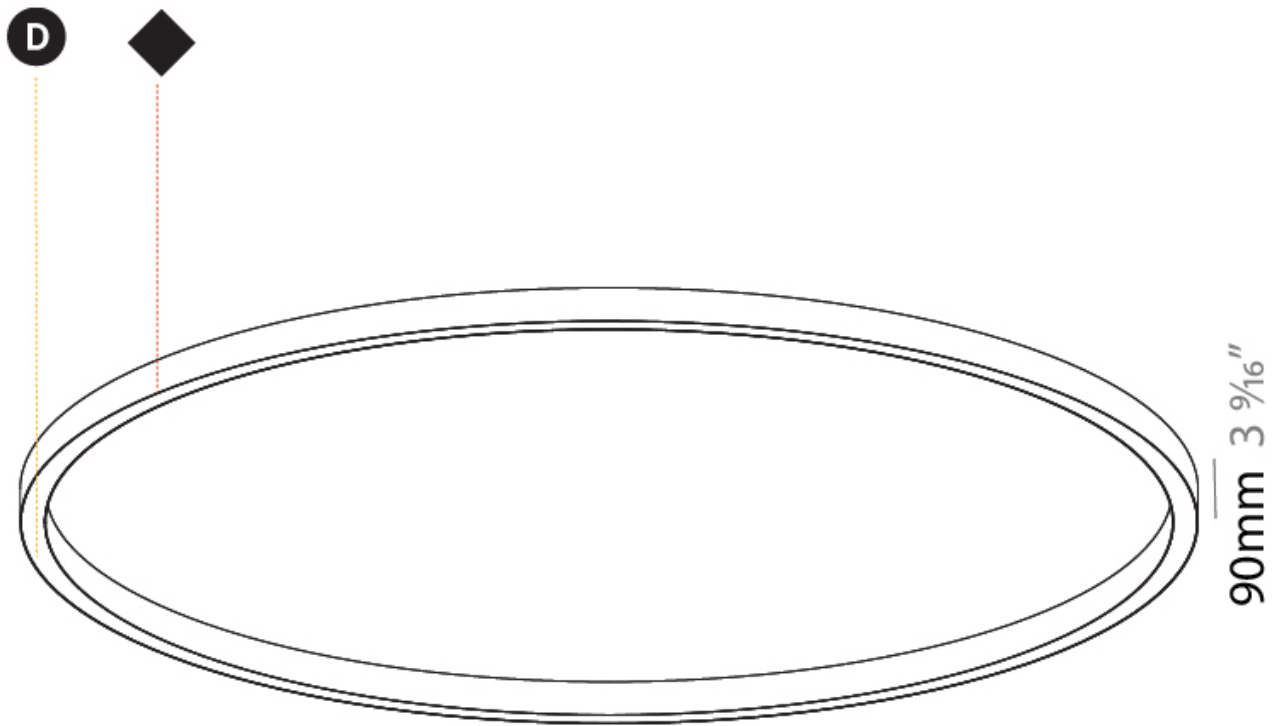

A3D022-

PROJECT

TYPE

SPECIFIER

QUANTITY

DATE

Ø 5070mm 199 5/8"

Ø 5200mm 204 3/4 "