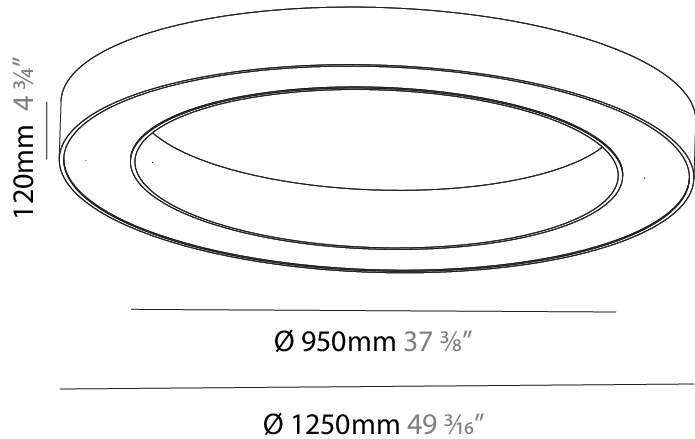

1. To build a product code in our configurator select the specify button on the base model # product page
2. To build a manual product code on this datasheet choose from the options listed below in blue font and add the suffix to the base model #

GENERAL

Series: Glorious
Subseries: Glorious
Brand: Prolicht
Division: Architectural
Mounting Type: Surface
Mounting Location: Ceiling
Subcategory: Ambient

PHYSICAL

Shape: Round
Diameter (mm): 1250
Diameter (in): 49 ³/₁₆
Height (mm): 120
Height (in): 4 ³/₄
Light Distribution: Direct
Weight (kg): 12.465
Weight (lbs): 27.42
Diffuser: PMMA - Opal or Micro-Prism
Fixture Finish: SSR / BKV / CWI / CRY / HAB / UFT / ITA / RUA / FTG / MYG / LOD / PUS / FRO / FUP / KIA / POP / BLS / SPG / MEY / GOH / GUM / CHC / COM / ABZ / JAG / OBR / MOS / ROR
Fixture Material: Aluminum

ELECTRICAL

Lamp Type: LED (Zhaga Standard)
Input Wattage (W): 60
Total Output Wattage (W): 48 / 38.4 (3500K)
Dimming: Non-Dimming / Phase Dimming (120Vac only) / 0-10V Dimming
Driver Included: Yes
Driver Location: Integrated
Driver Type: Constant Current - 120 / 277Vac
Driver Class: Class 2
Input Voltage (V): 120 - 277
Constant Current (MA): 350 / 1200 (3500K)

LED

Color Temperature (°K): 3000 / 3500 / 4000
Max. Delivered Lumen (lm): 5540 / 5733 / 5850
CRI: >80 CRI
Efficiency (%): 65
Lamp Life (hrs): 50000

OPTICAL

RATINGS AND CERTIFICATIONS

Certified By: Certified for North American Standards
IP rating: IP20